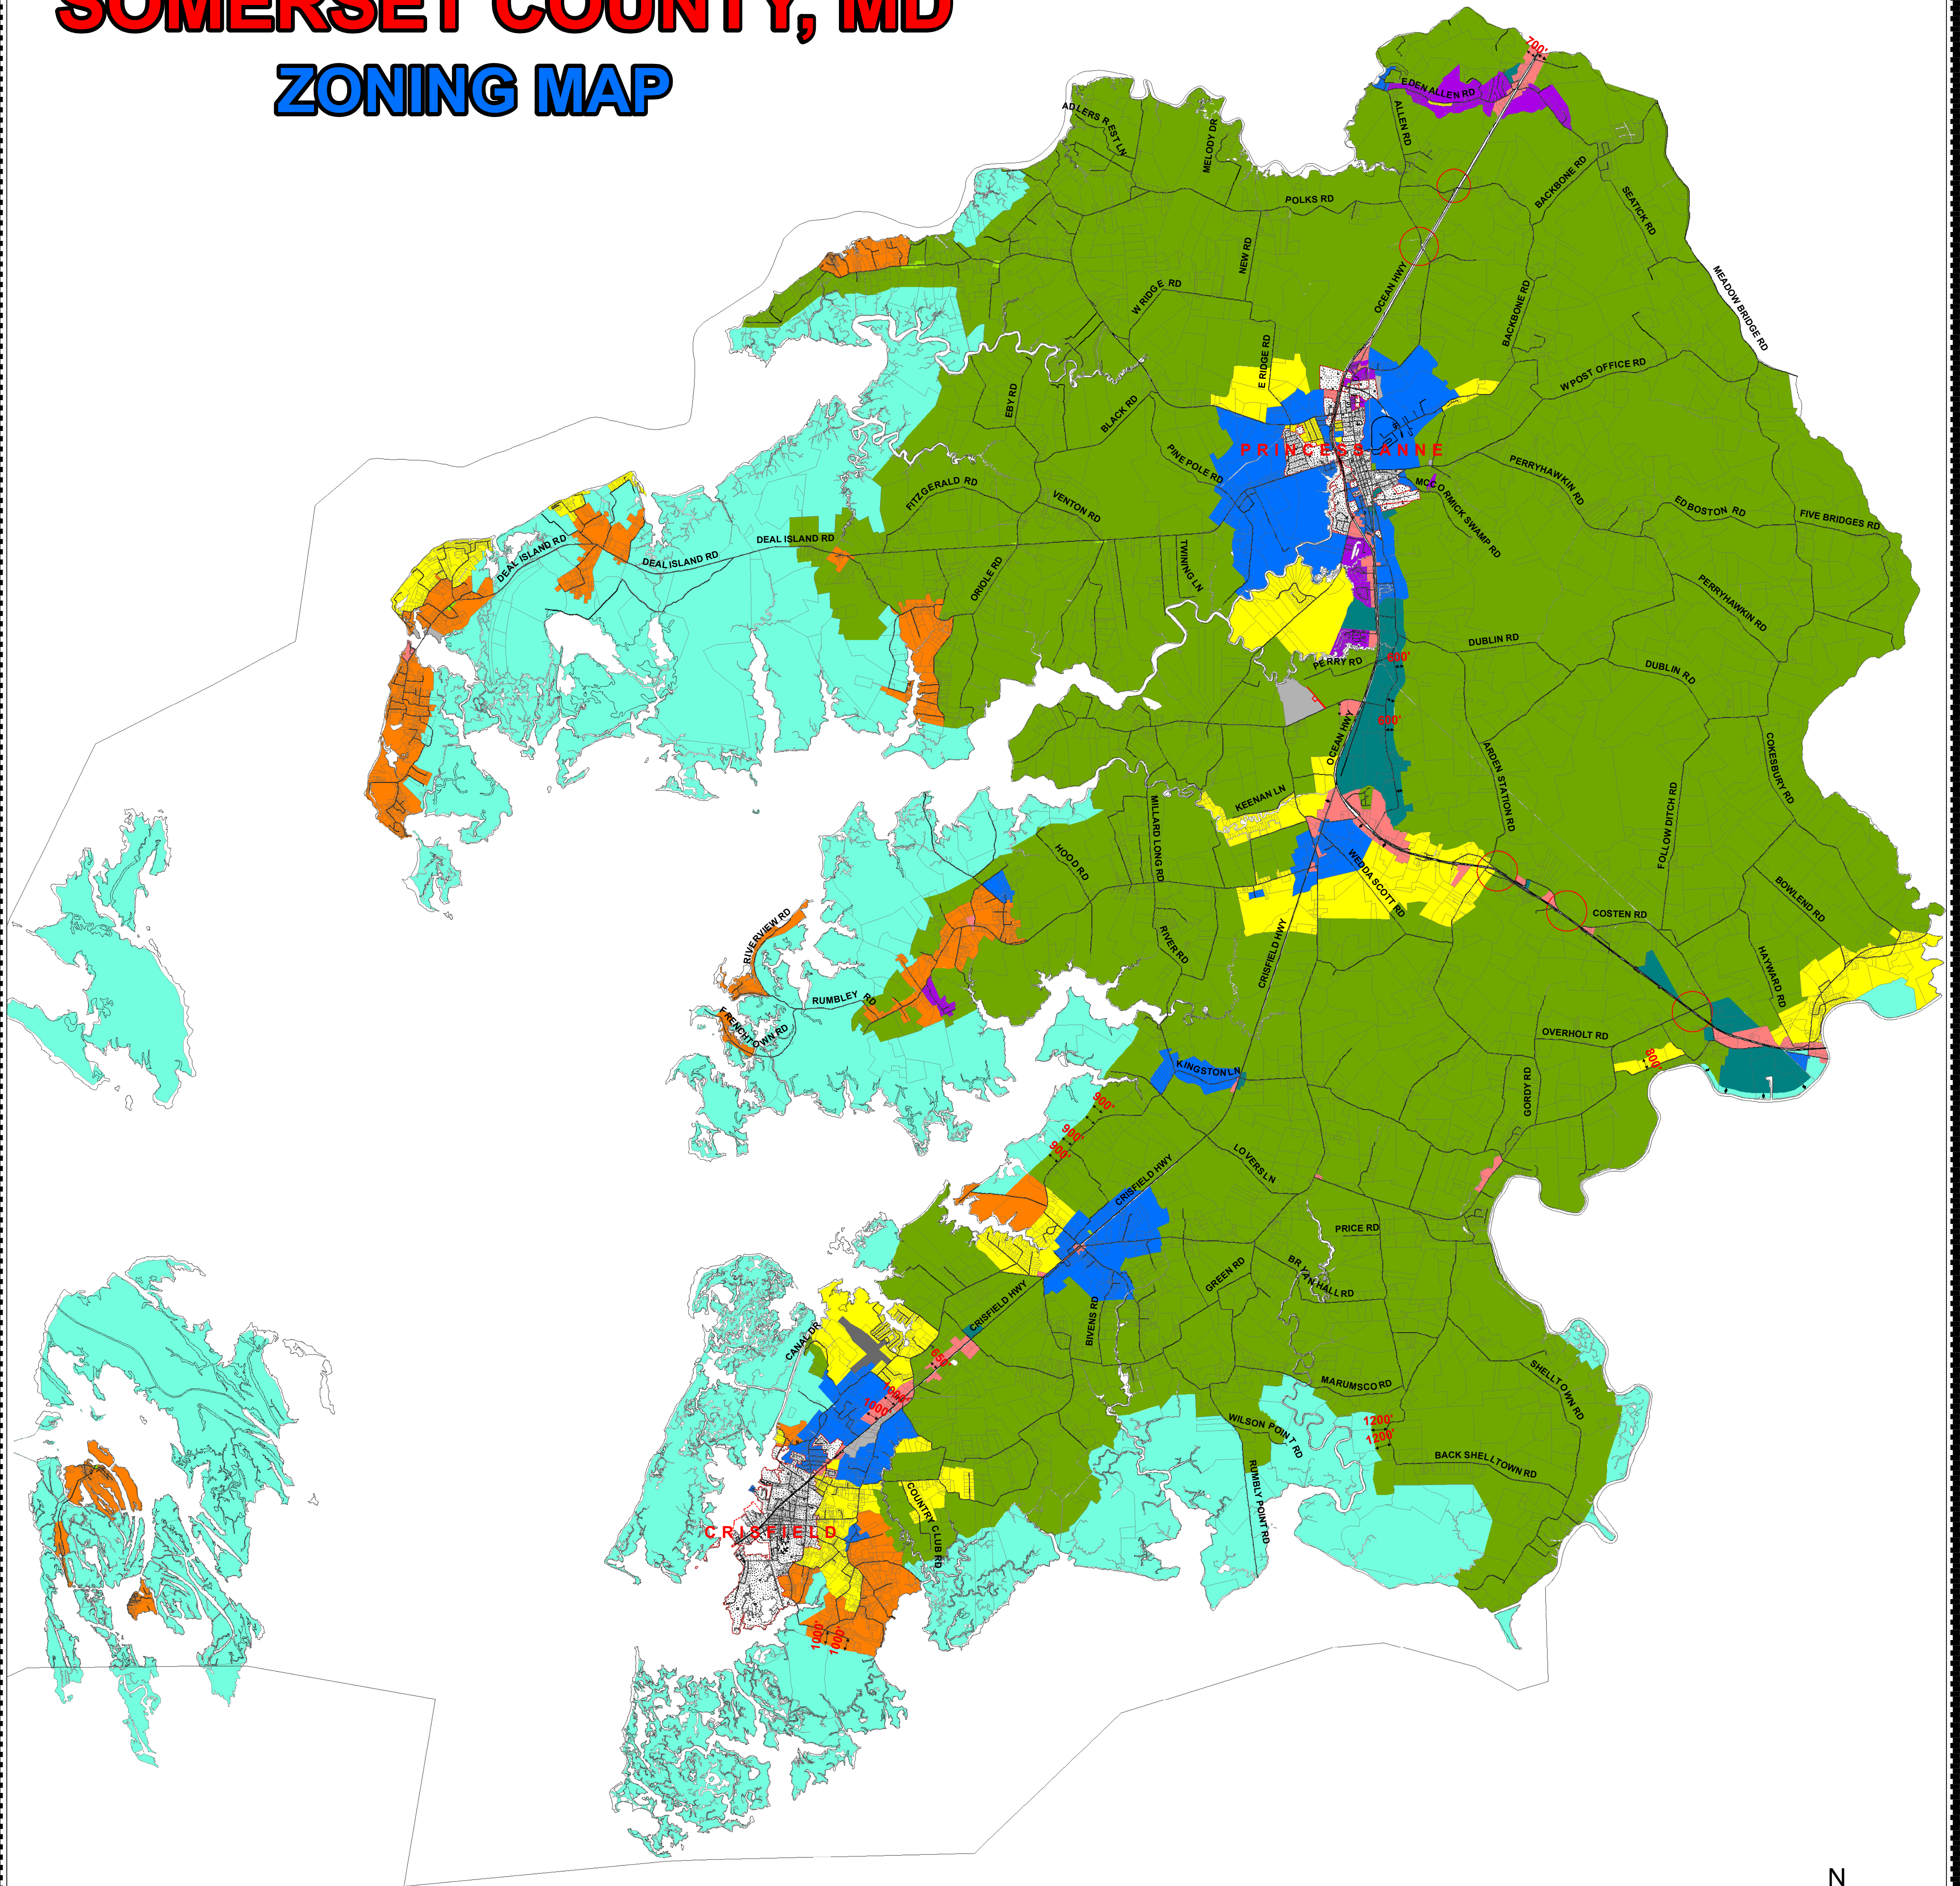

# SOMERSET COUNTY, MD

## ZONING MAP

Somerset County Department of Technical & Community Services  
 11916 Somerset Avenue  
 Princess Anne, Maryland 21853

Rezoning Current as of May 5, 2010

Date of Map: March 14, 2011

### Legend

- |                    |                                       |                                  |                          |
|--------------------|---------------------------------------|----------------------------------|--------------------------|
| MUNICIPAL BOUNDARY | OVERLAY COMMERCIAL                    | R-1 - LOW DENSITY RESIDENTIAL    | I-1 - LIGHT INDUSTRIAL   |
| COUNTY BOUNDARY    | DISTANCE LABELS                       | R-2 - MEDIUM DENSITY RESIDENTIAL | I-2 - GENERAL INDUSTRIAL |
| MUNICIPALITY/TOWN  | AR - AGRICULTURAL RESIDENTIAL         | R-3 - HIGH DENSITY RESIDENTIAL   | AIRPORT                  |
|                    | CO - CONSERVATION                     | C-1 - MIXED USE VILLAGE          |                          |
|                    | MRC - MARITIME RESIDENTIAL COMMERCIAL | C-2 - GENERAL COMMERCIAL         |                          |